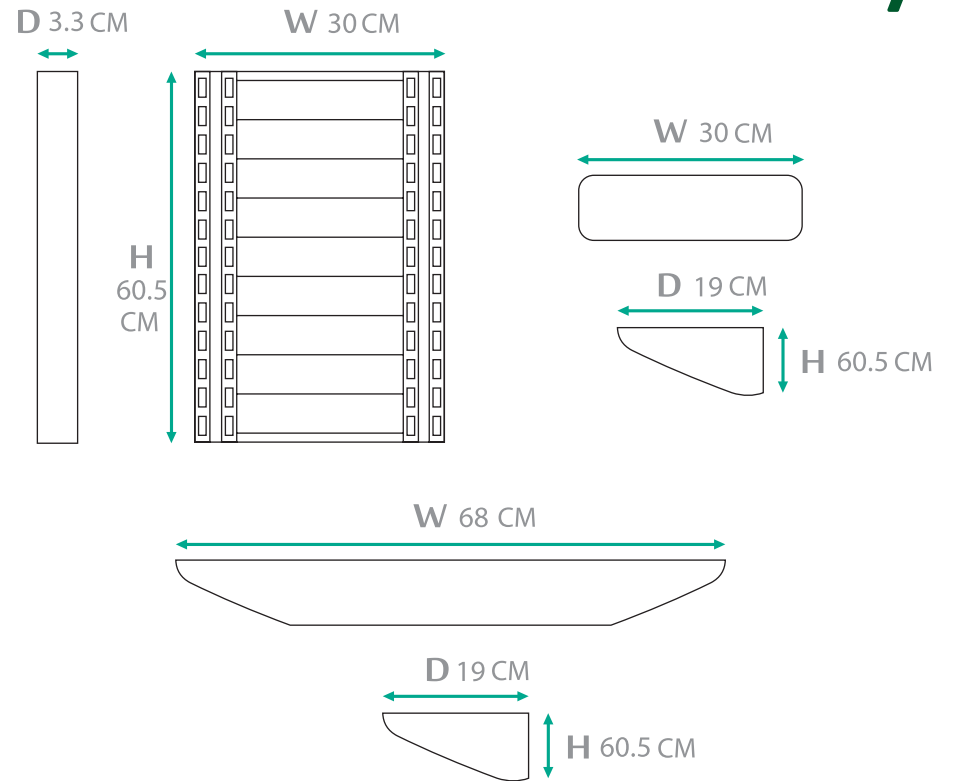

gogreen
lyf Greenovate
your living

Green Wall

Bricks

Vertical extendable

Different sizes of nursery pots can be placed on the same level

Support corner and cylindrical green walls

Down flow waterway design, easy installation of water pipes and pumps

Features

1

Back frame has multiple level clip, each bracket's height is adjustable

2

With the special back frame, the height of green walls has no limit

3

Trapezoid sharp bracket can fit in corner position

4

To Start the vertical irrigation, just simply setup water source on the top level

Easy to create pattern on green wall

5

6

Pipes can be hidden in the back frame

7

PP materials, maximum loading of each level is 50kg