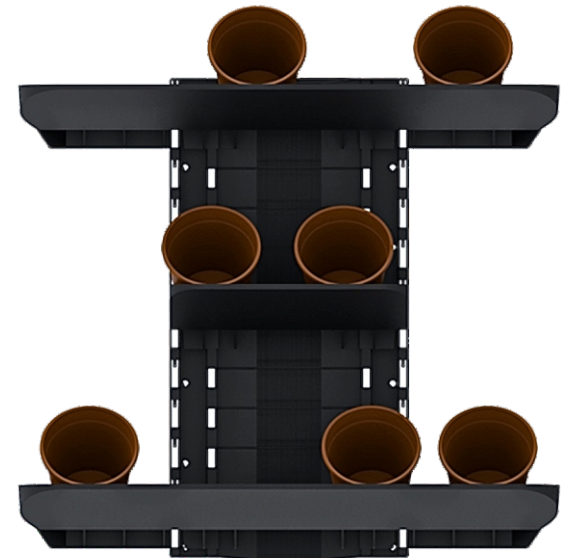

gogreen
lyf Greenovate
your living

Green Wall

Bricks

Vertical extendable

Different sizes of nursery pots can be placed on the same level

Support corner and cylindrical green walls

Down flow waterway design, easy installation of water pipes and pumps

Features

1

Back frame has multiple level clip, each bracket's height is adjustable

2

With the special back frame, the height of green walls has no limit

3

Trapezoid sharp bracket can fit in corner position

4

To Start the vertical irrigation, just simply setup water source on the top level

Easy to create pattern on green wall

5

6

Pipes can be hidden in the back frame

7

PP materials, maximum loading of each level is 50kg

8

Sub irrigation system

9

A hole in the pot, put the anti-buckle under the shelf fixing groove, with a tight buckle flower pot on the frame; anti-buckle bottom type, can be moved laterally on the frame ground pots