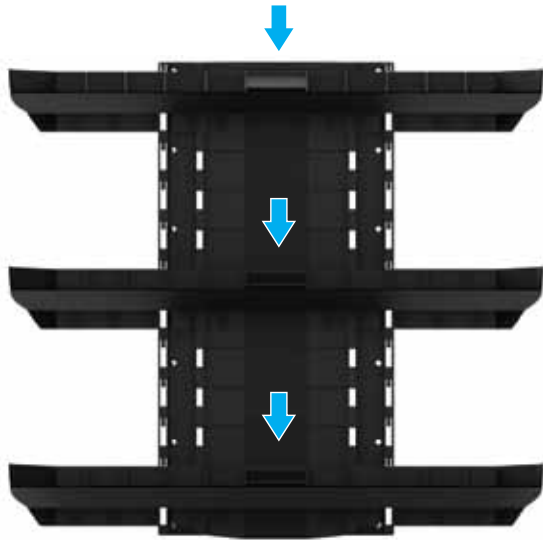

gogreen
lyf Greenovate
your living

Green Wall

Bricks

Vertical extendable

Different sizes of nursery pots can be placed on the same level

Support corner and cylindrical green walls

Down flow waterway design, easy installation of water pipes and pumps

Features

1

Back frame has multiple level clip, each bracket's height is adjustable

2

With the special back frame, the height of green walls has no limit

3

Trapezoid sharp bracket can fit in corner position

4

To Start the vertical irrigation, just simply setup water source on the top level

Easy to create pattern on green wall

5

6

Pipes can be hidden in the back frame

7

PP materials, maximum loading of each level is 50kg

8

Sub irrigation system

9

A hole in the pot, put the anti-buckle under the shelf fixing groove, with a tight buckle flower pot on the frame; anti-buckle bottom type, can be moved laterally on the frame ground pots