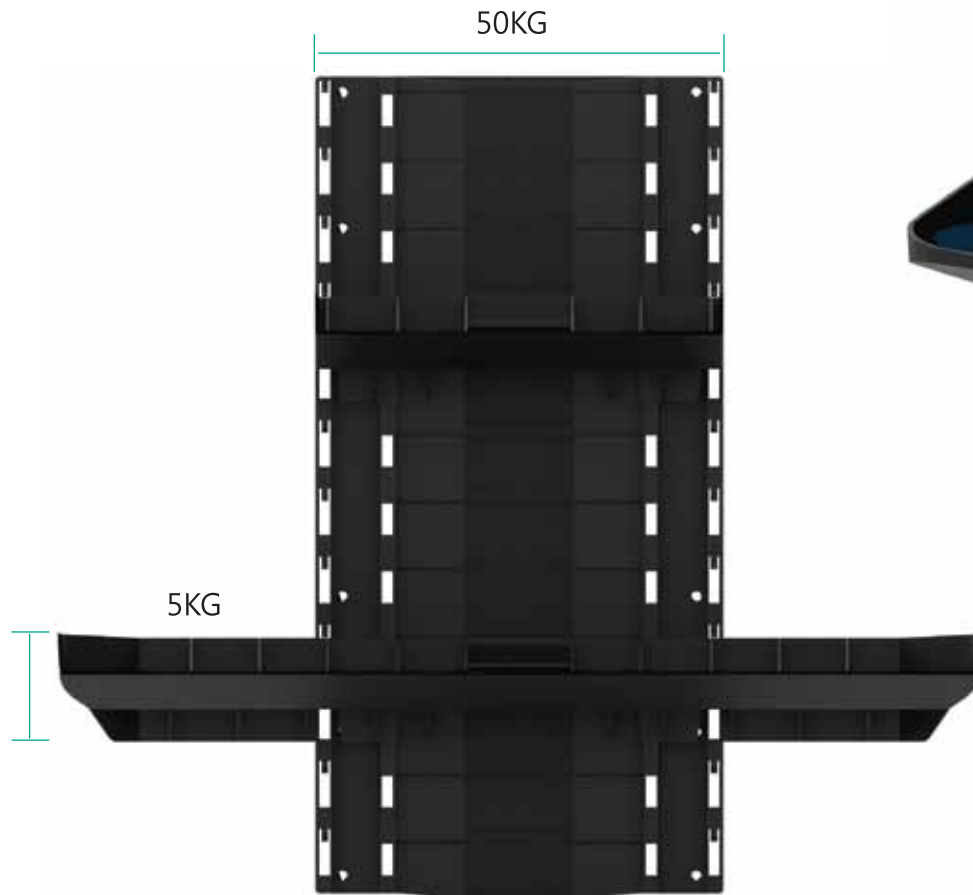

gogreen
lyf Greenovate
your living

Green Wall

Bricks

Vertical extendable

Different sizes of nursery pots can be placed on the same level

Support corner and cylindrical green walls

Down flow waterway design, easy installation of water pipes and pumps

Features

1

Back frame has multiple level clip, each bracket's height is adjustable

2

With the special back frame, the height of green walls has no limit

3

Trapezoid sharp bracket can fit in corner position

4

To Start the vertical irrigation, just simply setup water source on the top level

Easy to create pattern on green wall

5

6

Pipes can be hidden in the back frame

7

PP materials, maximum loading of each level is 50kg

8

Sub irrigation system

9

A hole in the pot, put the anti-buckle under the shelf fixing groove, with a tight buckle flower pot on the frame; anti-buckle bottom type, can be moved laterally on the frame ground pots