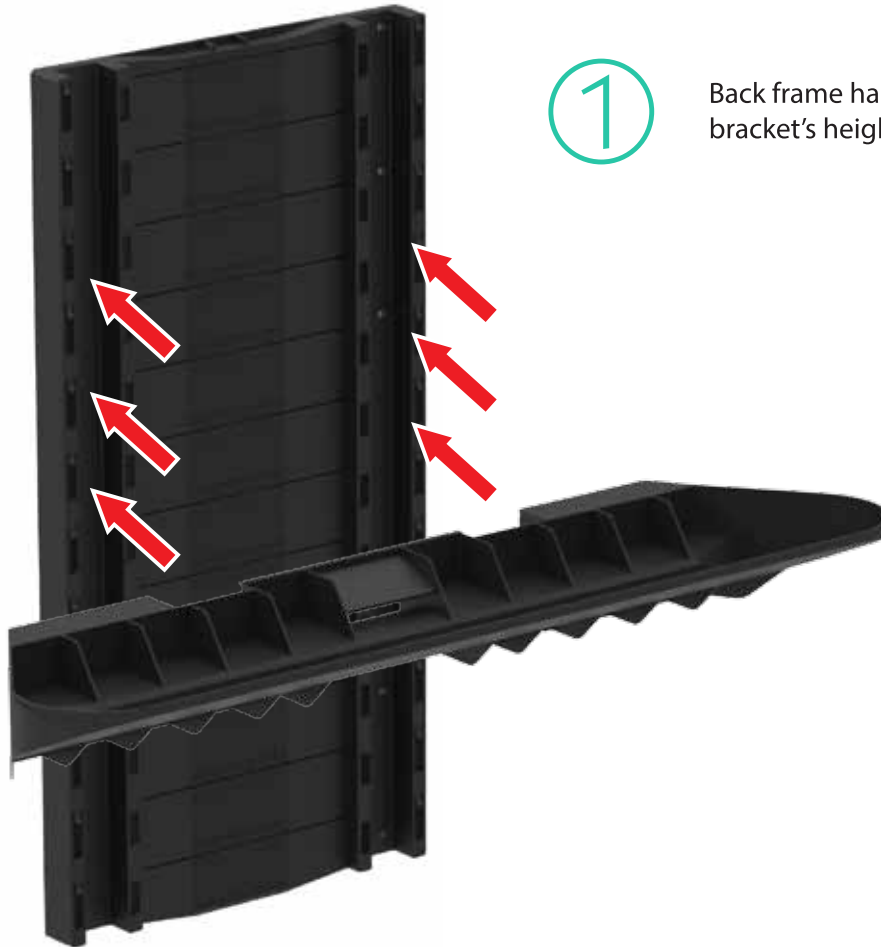

gogreen
lyf Greenovate
your living

Green Wall

Bricks

Vertical extendable

Different sizes of nursery pots can be placed on the same level

Support corner and cylindrical green walls

Down flow waterway design, easy installation of water pipes and pumps

Features

1

Back frame has multiple level clip, each bracket's height is adjustable

2

With the special back frame, the height of green walls has no limit

3

Trapezoid sharp bracket can fit in corner position

4

To Start the vertical irrigation, just simply setup water source on the top level

Easy to create pattern on green wall

5

6

Pipes can be hidden in the back frame

7

PP materials, maximum loading of each level is 50kg

8

Sub irrigation system

9

A hole in the pot, put the anti-buckle under the shelf fixing groove, with a tight buckle flower pot on the frame; anti-buckle bottom type, can be moved laterally on the frame ground pots