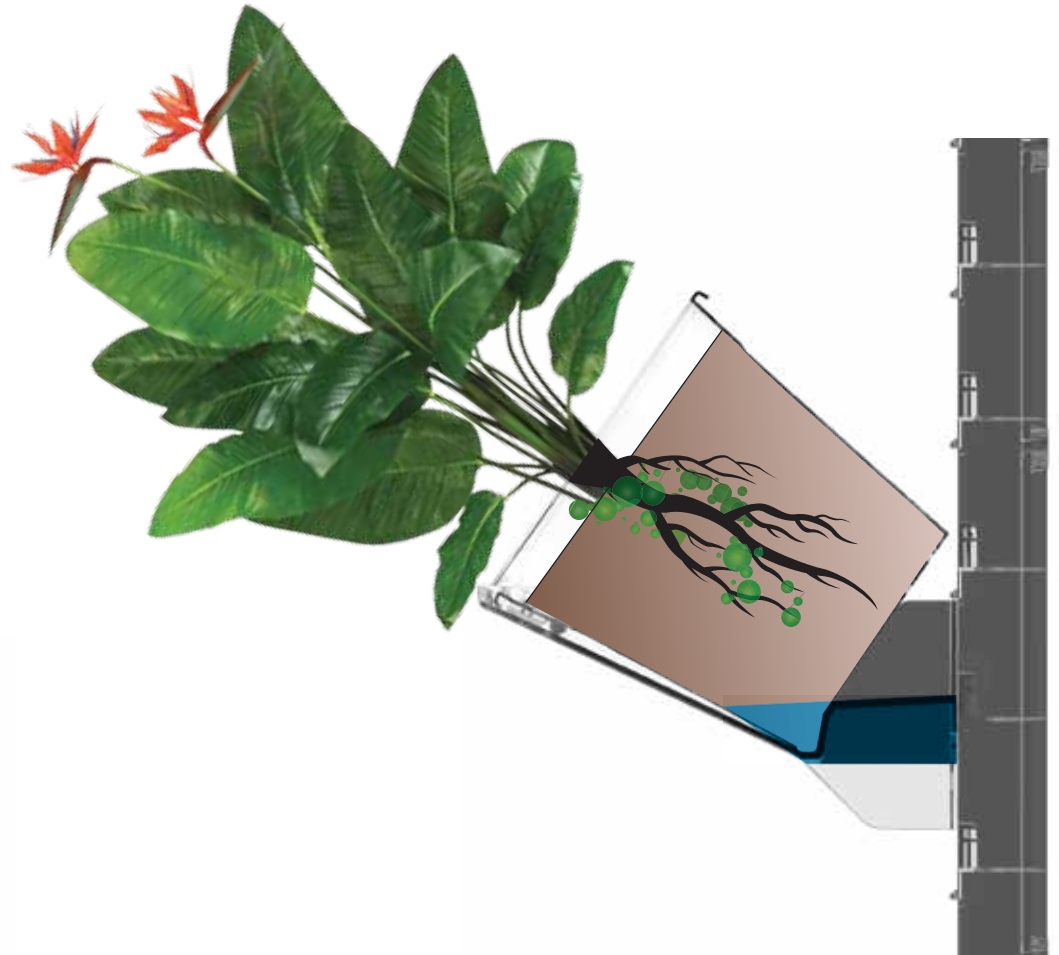

gogreen
lyf Greenovate
your living

Green Wall

Bricks

Vertical extendable

Different sizes of nursery pots can be placed on the same level

Support corner and cylindrical green walls

Down flow waterway design, easy installation of water pipes and pumps

Features

1

Back frame has multiple level clip, each bracket's height is adjustable

2

With the special back frame, the height of green walls has no limit

3

Trapezoid sharp bracket can fit in corner position

4

To Start the vertical irrigation, just simply setup water source on the top level

Easy to create pattern on green wall

5

6

Pipes can be hidden in the back frame

7

PP materials, maximum loading of each level is 50kg

8

Sub irrigation system

9

A hole in the pot, put the anti-buckle under the shelf fixing groove, with a tight buckle flower pot on the frame; anti-buckle bottom type, can be moved laterally on the frame ground pots