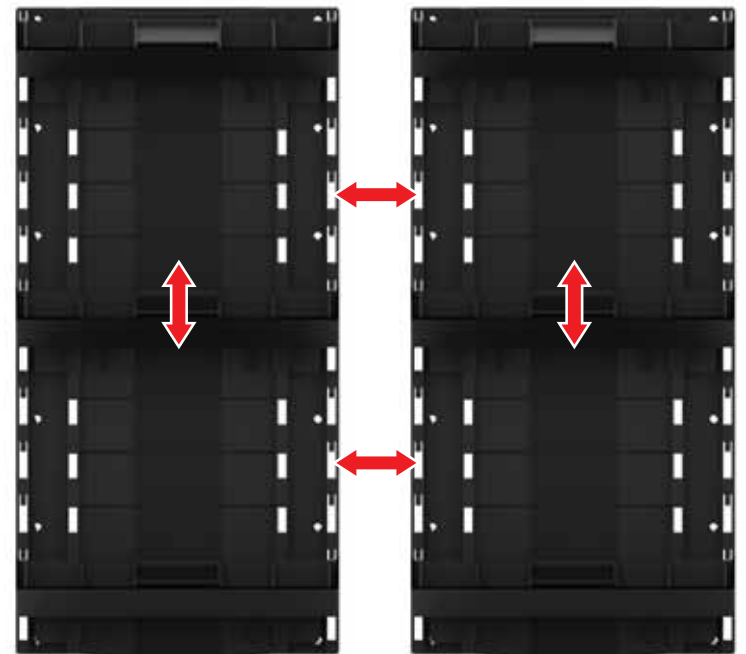

gogreen
lyf Greenovate
your living

Green Wall

Bricks

Vertical extendable

Different sizes of nursery pots can be placed on the same level

Support corner and cylindrical green walls

Down flow waterway design, easy installation of water pipes and pumps

Features

1

Back frame has multiple level clip, each bracket's height is adjustable

2

With the special back frame, the height of green walls has no limit

3

Trapezoid sharp bracket can fit in corner position

4

To Start the vertical irrigation, just simply setup water source on the top level

Easy to create pattern on green wall

5

6

Pipes can be hidden in the back frame

7

PP materials, maximum loading of each level is 50kg

8

Sub irrigation system

9

A hole in the pot, put the anti-buckle under the shelf fixing groove, with a tight buckle flower pot on the frame; anti-buckle bottom type, can be moved laterally on the frame ground pots